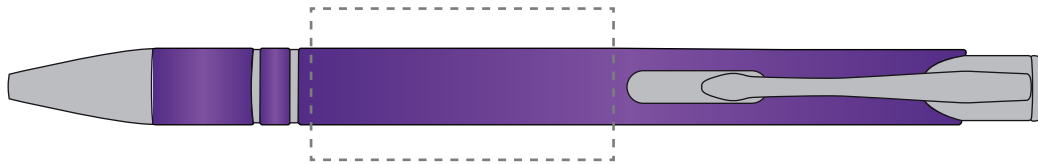

Your Ref:	Quantity:	Product Code: TPC731601
Our Ref:	Version: 1	Product Colour: PURPLE

PRINTING CONCERNS:

We stock this item in the following colours

**PANTONE REFERENCE(S)**

● Engraving

ARTWORK SCALE 100%

ARTWORK SCALE 100%

Rotary Engrave Area:

40mm x 20mm

**The dashed line is to demonstrate print area and will not appear on your printed item****PLEASE NOTE:**

- All colours including print and product are for visual purposes only and should not be regarded as the actual colour of the product and print.
- Some products may vary from batch to batch and may differ from previous orders.
- The colour and texture of a product can also have an effect on the final print colour.
- By approving this order we accept that you understand these terms.